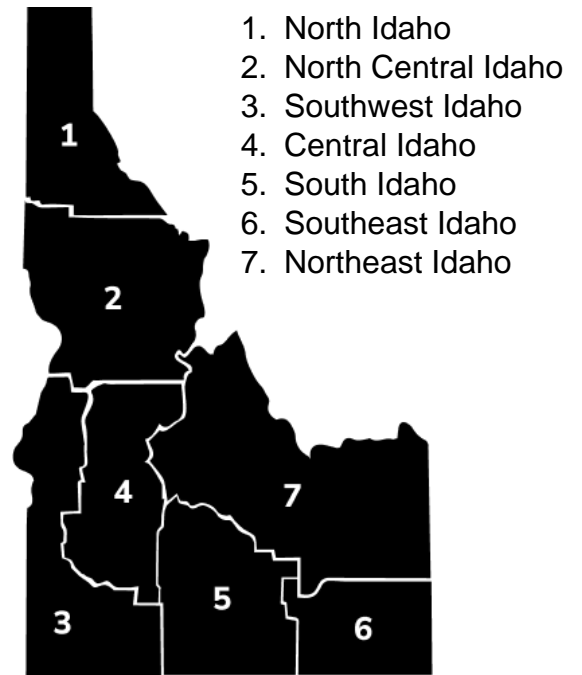

# COFFEE

State-wide Directory

---

---

## REGION 2: NORTH CENTRAL IDAHO

## REGION 3: SOUTHWEST IDAHO