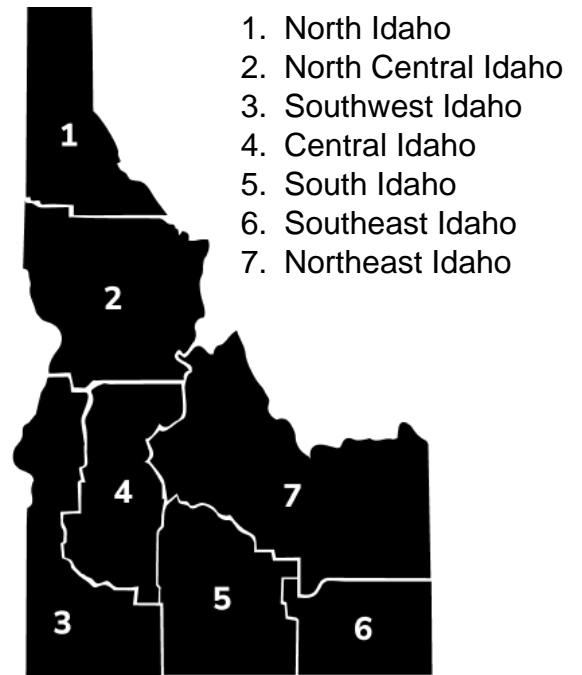

FORESTRY

State-wide Directory

REGION 5: SOUTH IDAHO

Pigeon Wing Sawmill

Buhl, ID

(208) 420-3328

<https://pigeon-wing-sawmill-llc.square.site/>
