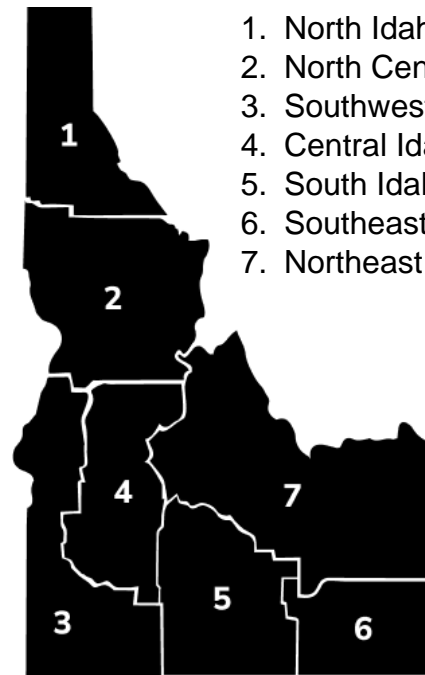

MUSHROOMS

State-wide Directory

1. North Idaho
 2. North Central Idaho
 3. Southwest Idaho
 4. Central Idaho
 5. South Idaho
 6. Southeast Idaho
 7. Northeast Idaho
-

REGION 1: NORTH IDAHO

Gem State Mushrooms