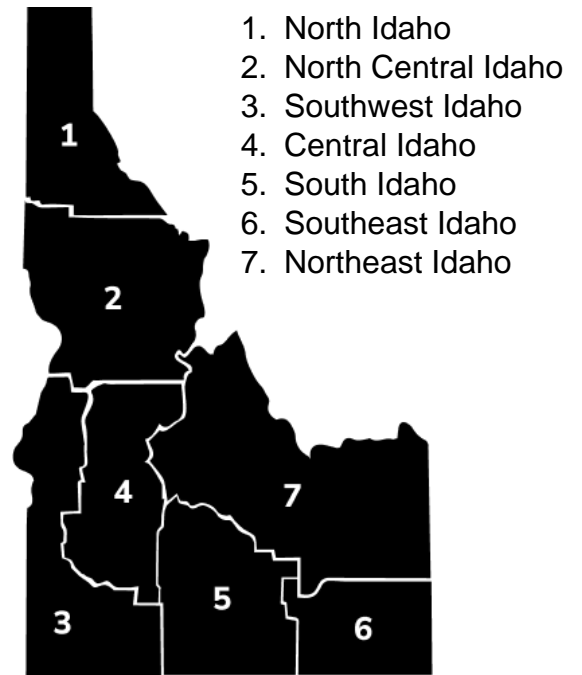

OTHER PRODUCTS

State-wide Directory

REGION 2: NORTH CENTRAL IDAHO

Uhlorn Family Farms

Cottonwood, ID

(208) 755-6571

<https://www.uhlornfamilyfarms.com>

REGION 3: SOUTHWEST IDAHO

OTHER PRODUCTS

State-wide Directory

Emmett Royal Honey

Emmett, ID
(208) 369-1385
<https://emmettroyalhoney.com/>

Lucky Four Farm

Marsing, ID
+1 208-602-8807
<https://www.luckyfourfarm.com/>

Takasugi Seed Farm

Wilder, ID
(208) 337-3077

REGION 4: CENTRAL IDAHO

Wahooz FunZone

Meridian, ID
(208) 898-0900
<https://www.wahoozfunzone.com/>

Black Pine Deer Farm

McCall, ID
(208) 325-8886

Five Mile Farm & Greenhouse

Boise, ID
208-362-3242
<https://www.5milefarm.com/>

REGION 6: SOUTHEAST IDAHO

Macy's Apples & Hives

Pocatello, ID
(208) 403-4145
<https://macysapplesandhives.com/>
