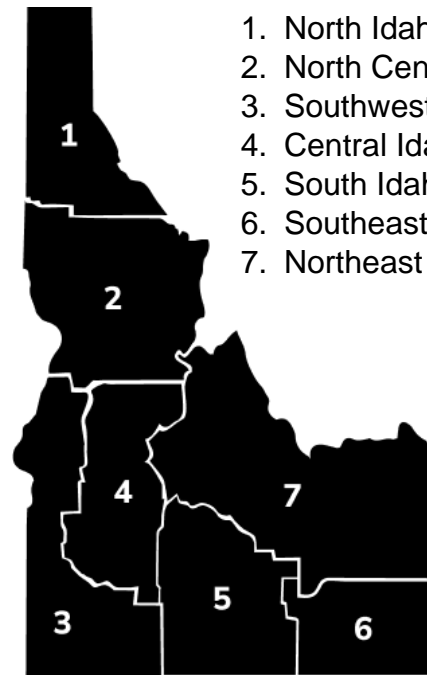

U-PICK CHERRIES

State-wide Directory

Visit Idaho's beloved cherry farms and pick your own basket of deliciousness!

1. North Idaho
2. North Central Idaho
3. Southwest Idaho
4. Central Idaho
5. South Idaho
6. Southeast Idaho
7. Northeast Idaho

REGION 3: SOUTHWEST IDAHO

Tyler's Rocky Point Orchard

Emmett, ID
(208) 365-6160
<https://www.tylersorchard.com/>

Symms Fruit Ranch

Caldwell, ID
(208) 459-4821
<https://symmsfruit.com/>

REGION 5: SOUTH IDAHO