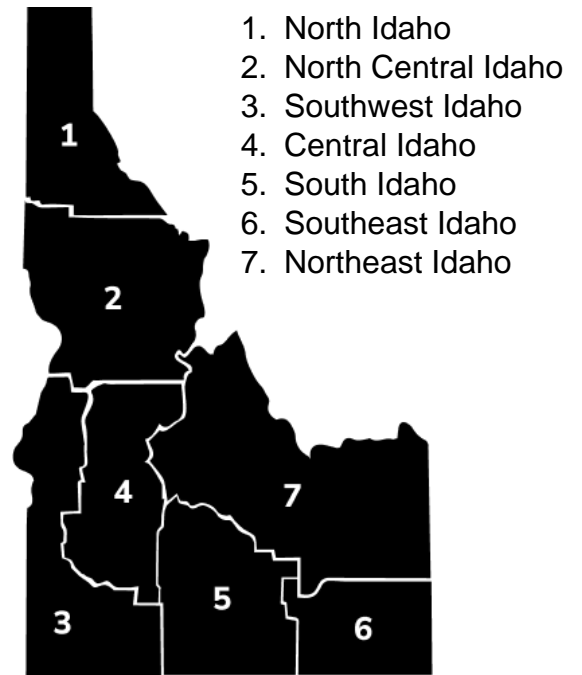

WATER

State-wide Directory

REGION 4: CENTRAL IDAHO

Proud Source Water

Boise, ID

(855) 427-7083

<https://proudsourcewater.com/>

REGION 6: SOUTHEAST IDAHO